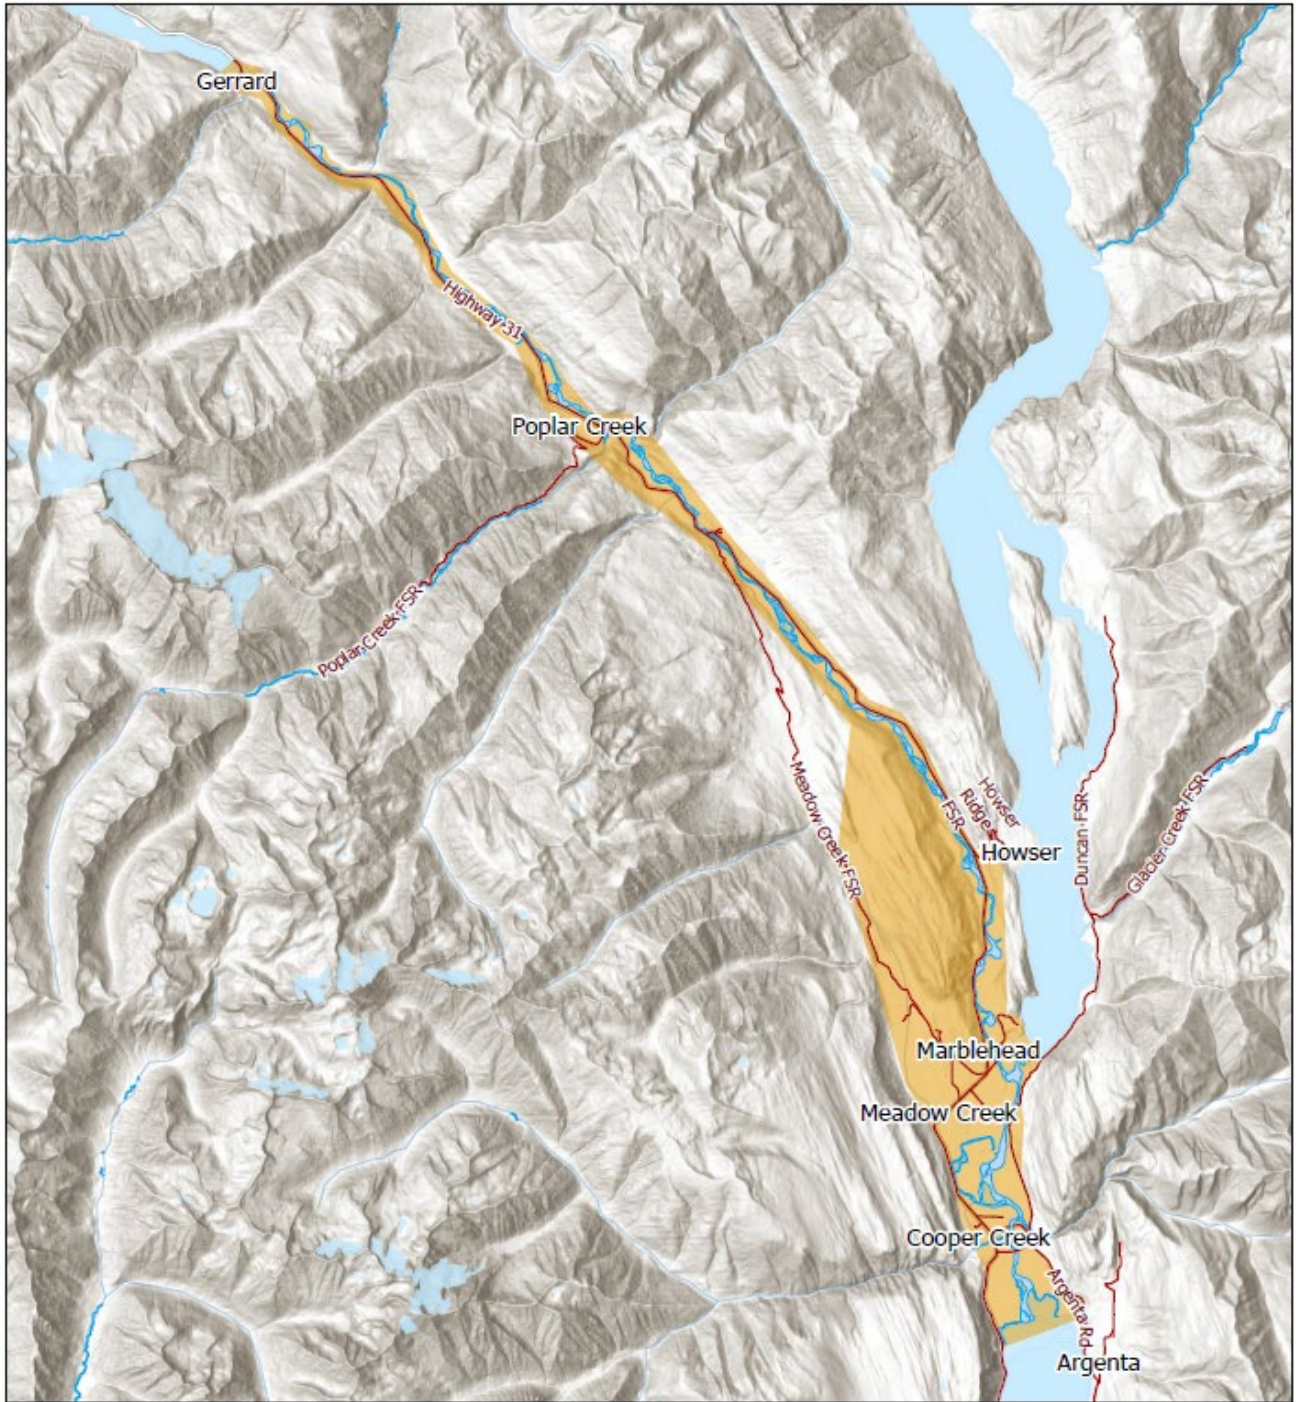

**REGIONAL DISTRICT OF
CENTRAL KOOTENAY
EMERGENCY
OPERATIONS CENTRE**

EOC Phone: 250-352-7701 or 1-866-522-7701
Current Emergency Information:
rdck.ca/EOCinfo
Register to receive emergency notifications:
rdck.ca/notifications
To report a flood, landslide, spill or other hazards:
1-800-663-3456

Lardeau Valley Evacuation Alert

- Evacuation Alert
- Streets

Map Scale: 1:185,000

The mapping information shown are approximate representations and should only be used for reference purposes. The Regional District of Central Kootenay is not responsible for any errors or omissions on this map.