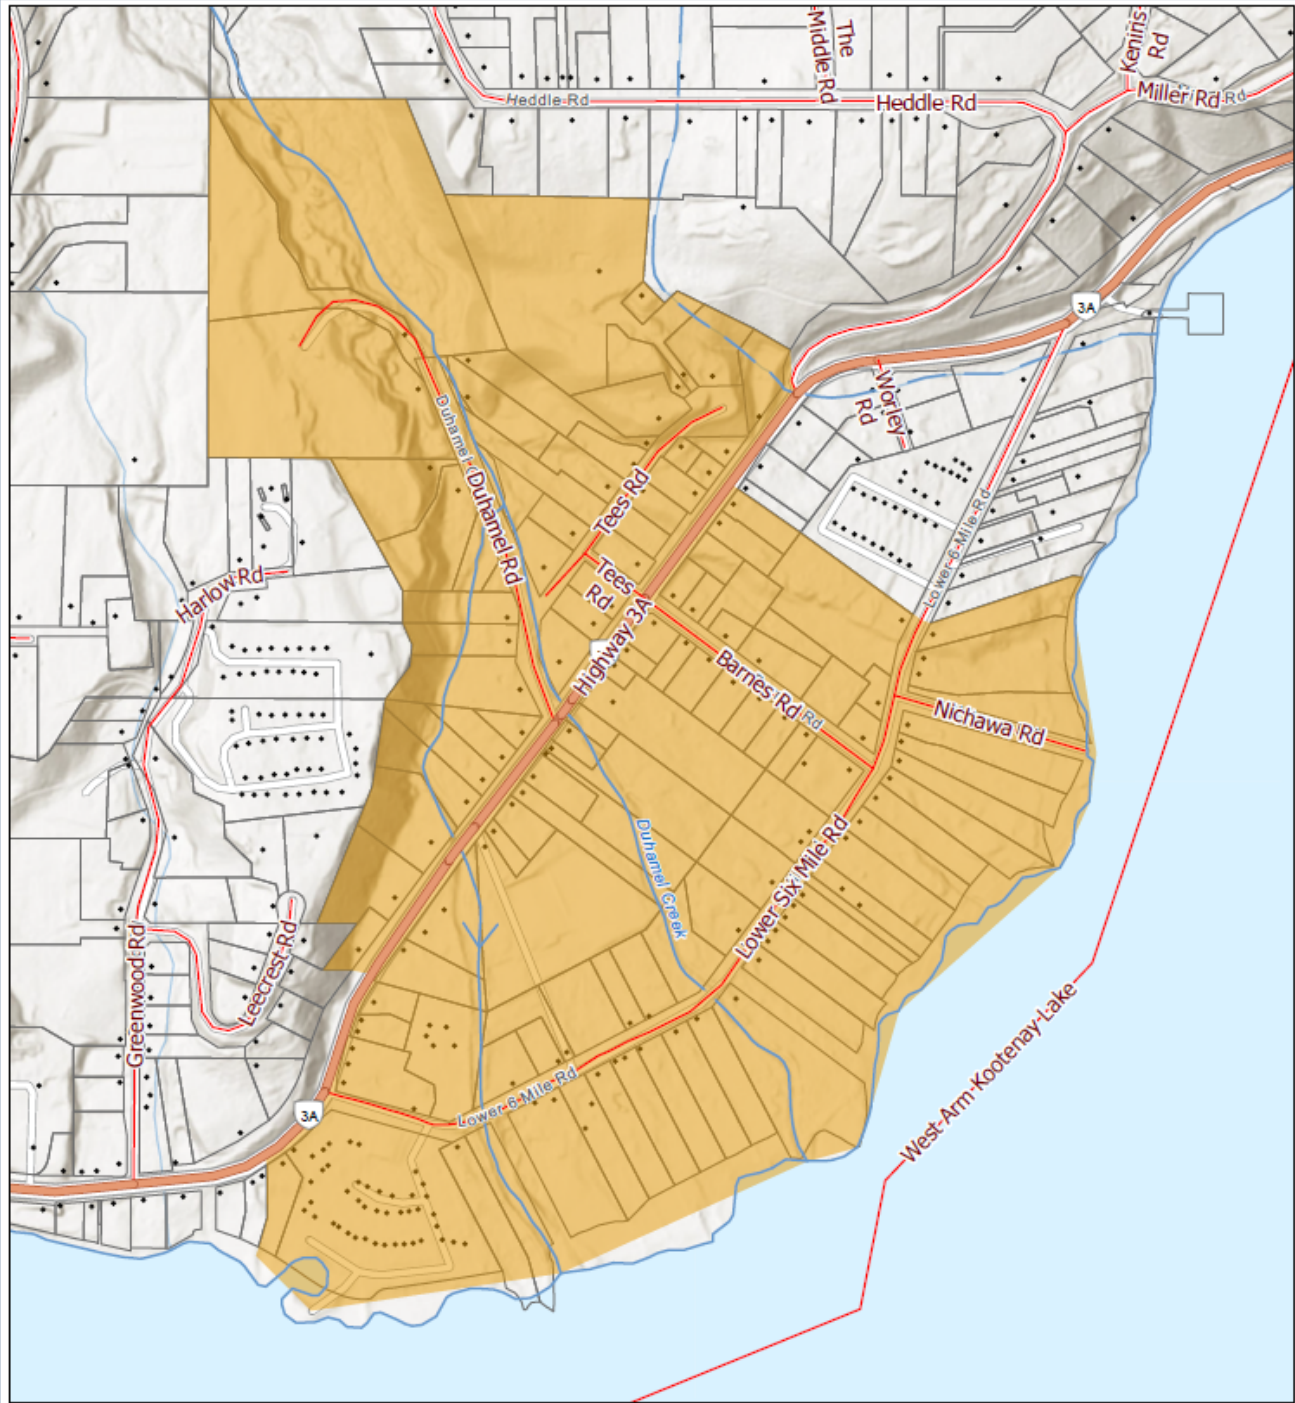

**REGIONAL DISTRICT OF
CENTRAL KOOTENAY
EMERGENCY
OPERATIONS CENTRE**

EOC Phone: 250-352-7701 or 1-866-522-7701
Current Emergency Information:

rdck.ca/EOCinfo

Register to receive emergency notifications:
rdck.ca/notifications

To report a flood, landslide, spill or other hazards:
1-800-663-3456

Duhamel Creek Evacuation Alert

- Evacuation Alert Area
- Addresses
- Highway
- Streets

Map Scale: 1:6,500

0 0.07 0.15 0.3 km

The mapping information shown are approximate representations and should only be used for reference purposes. The Regional District of Central Kootenay is not responsible for any errors or omissions on this map.