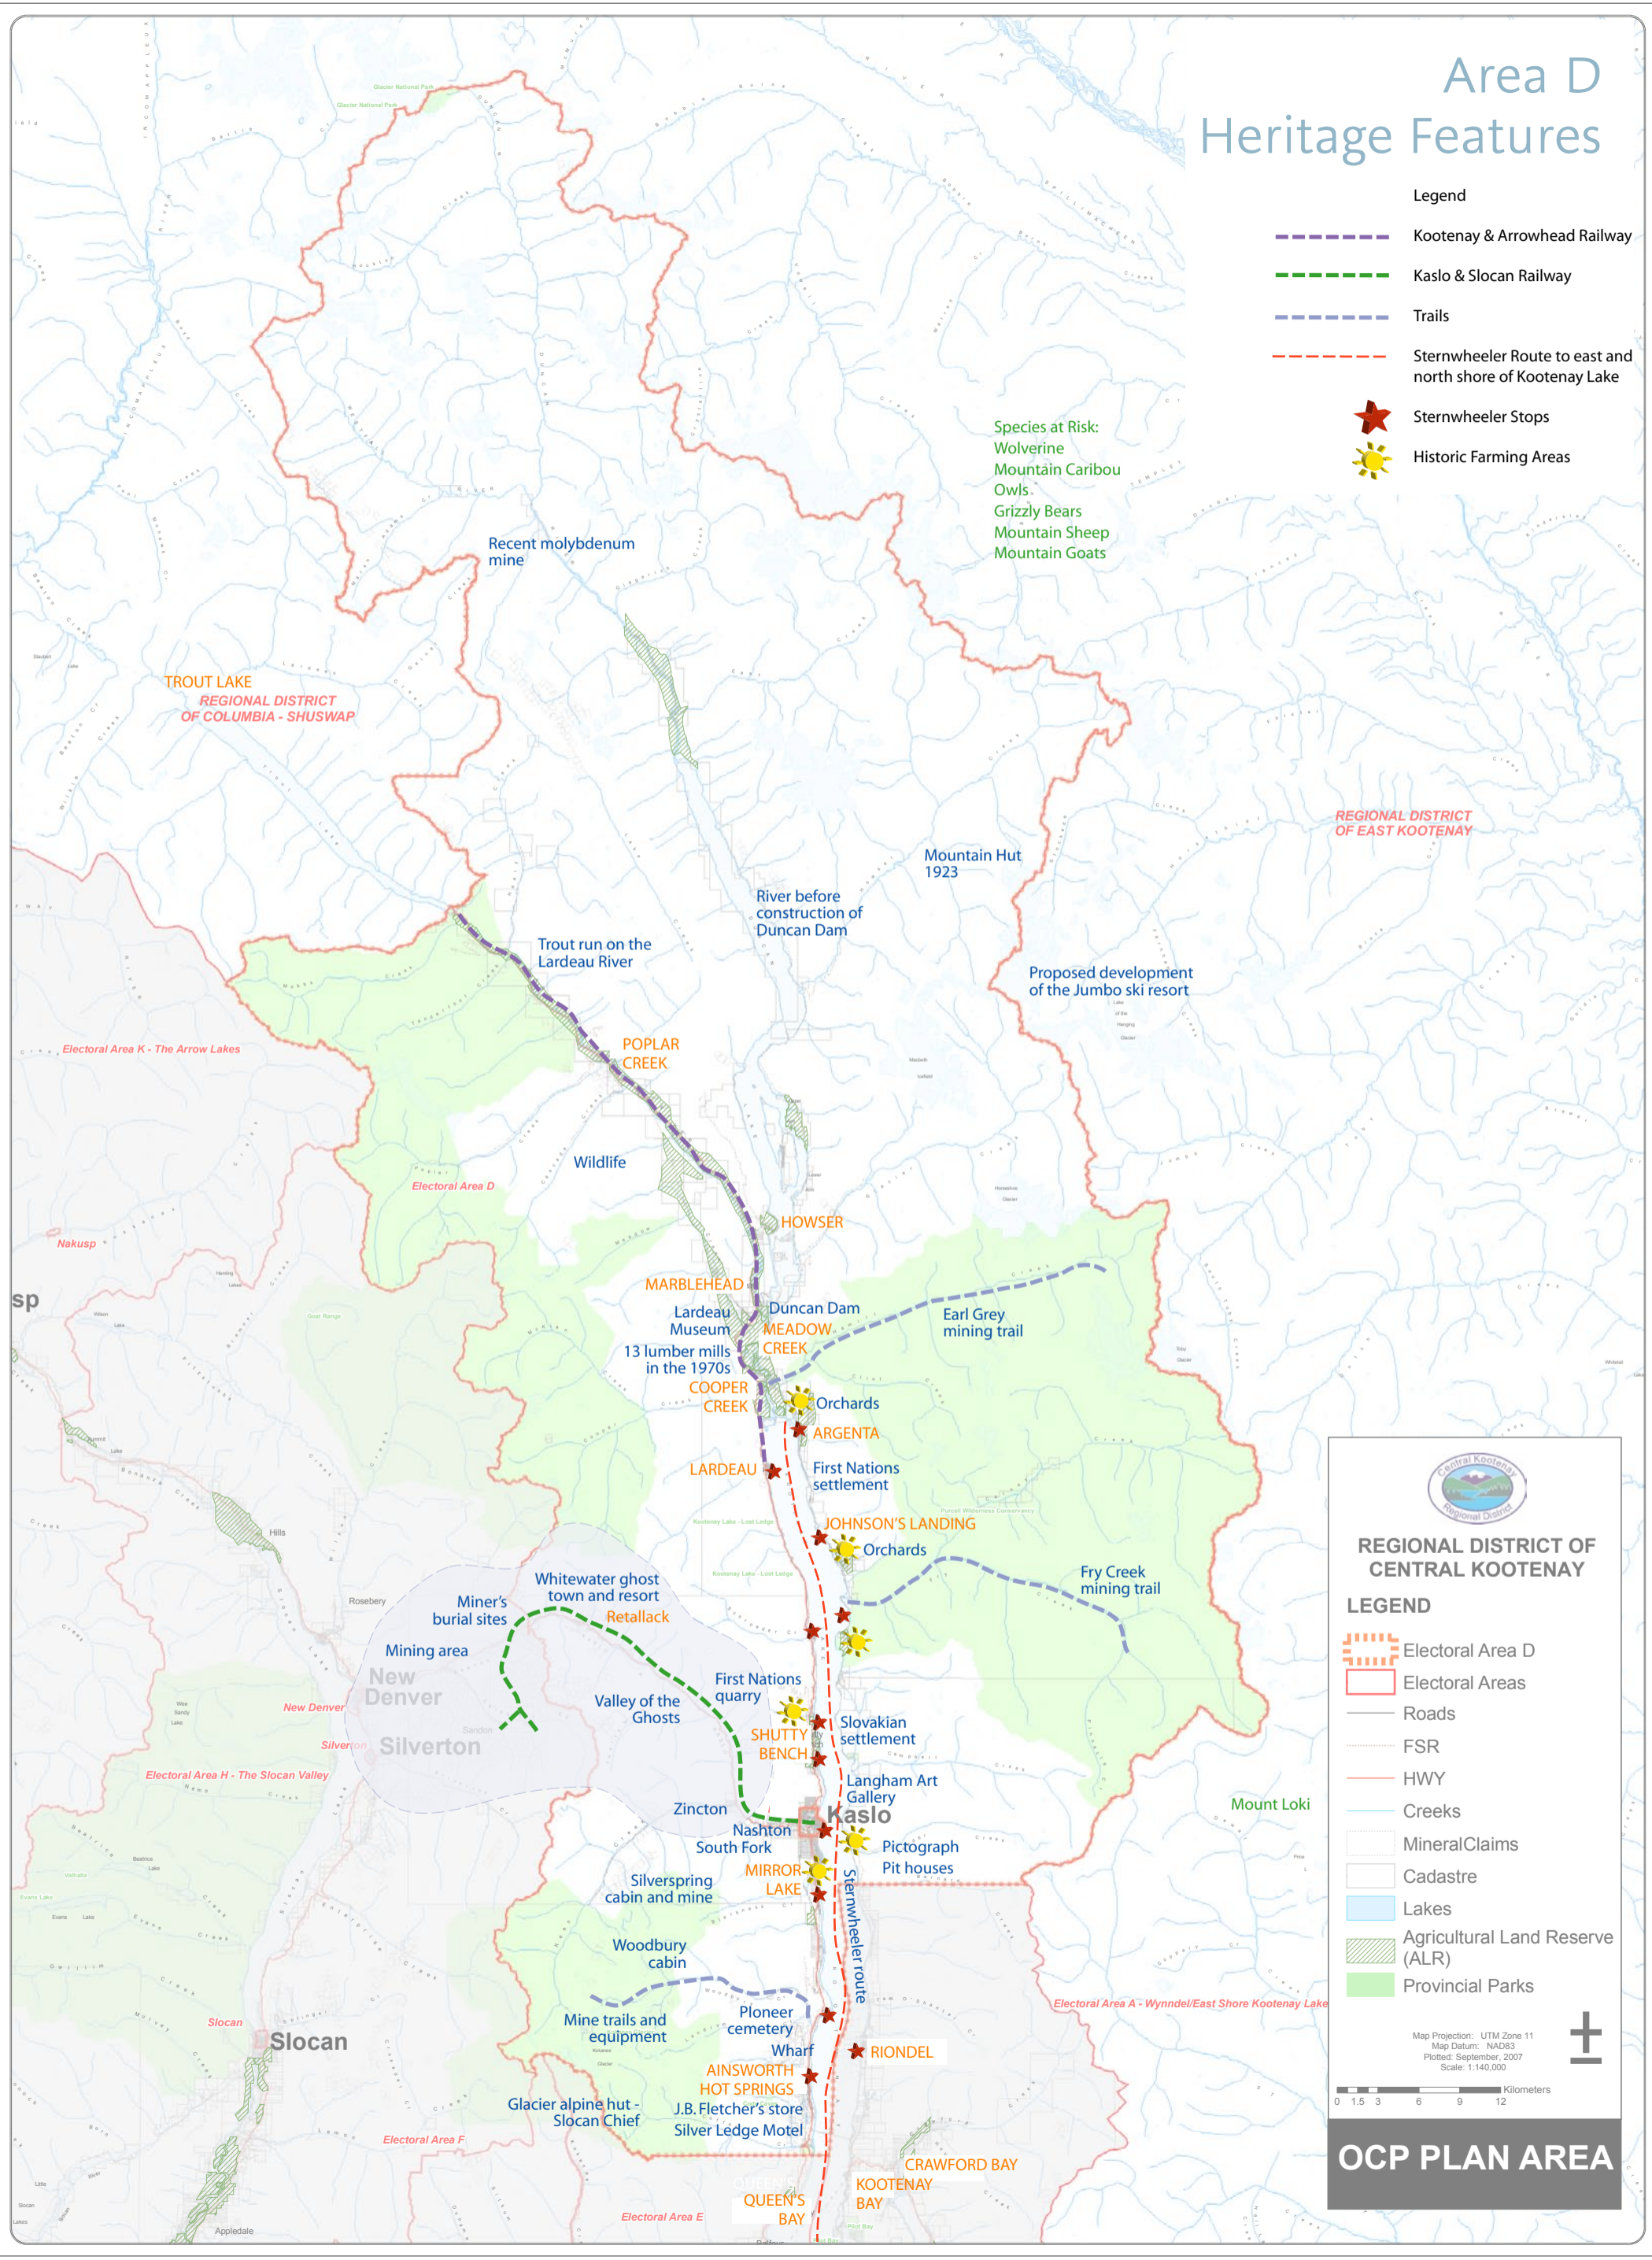

Area D Heritage Features

Legend

- Kootenay & Arrowhead Railway
- Kaslo & Slocan Railway
- Trails
- Sternwheeler Route to east and north shore of Kootenay Lake
- Sternwheeler Stops
- Historic Farming Areas

Species at Risk:
Wolverine
Mountain Caribou
Owls
Grizzly Bears
Mountain Sheep
Mountain Goats

**REGIONAL DISTRICT OF
CENTRAL KOOTENAY**

LEGEND

- Electoral Area D
- Electoral Areas
- Roads
- FSR
- HWY
- Creeks
- Mineral Claims
- Cadastre
- Lakes
- Agricultural Land Reserve (ALR)
- Provincial Parks

Map Projection: UTM Zone 11
Map Datum: NAD83
Plotted: September, 2007
Scale: 1:140,000

OCP PLAN AREA

TROUT LAKE
REGIONAL DISTRICT
OF COLUMBIA - SHUSWAP

REGIONAL DISTRICT
OF EAST KOOTENAY

Electoral Area K - The Arrow Lakes

Electoral Area D

Electoral Area H - The Slocan Valley

Electoral Area A - Wynndel/East Shore Kootenay Lake

Electoral Area F

Electoral Area E