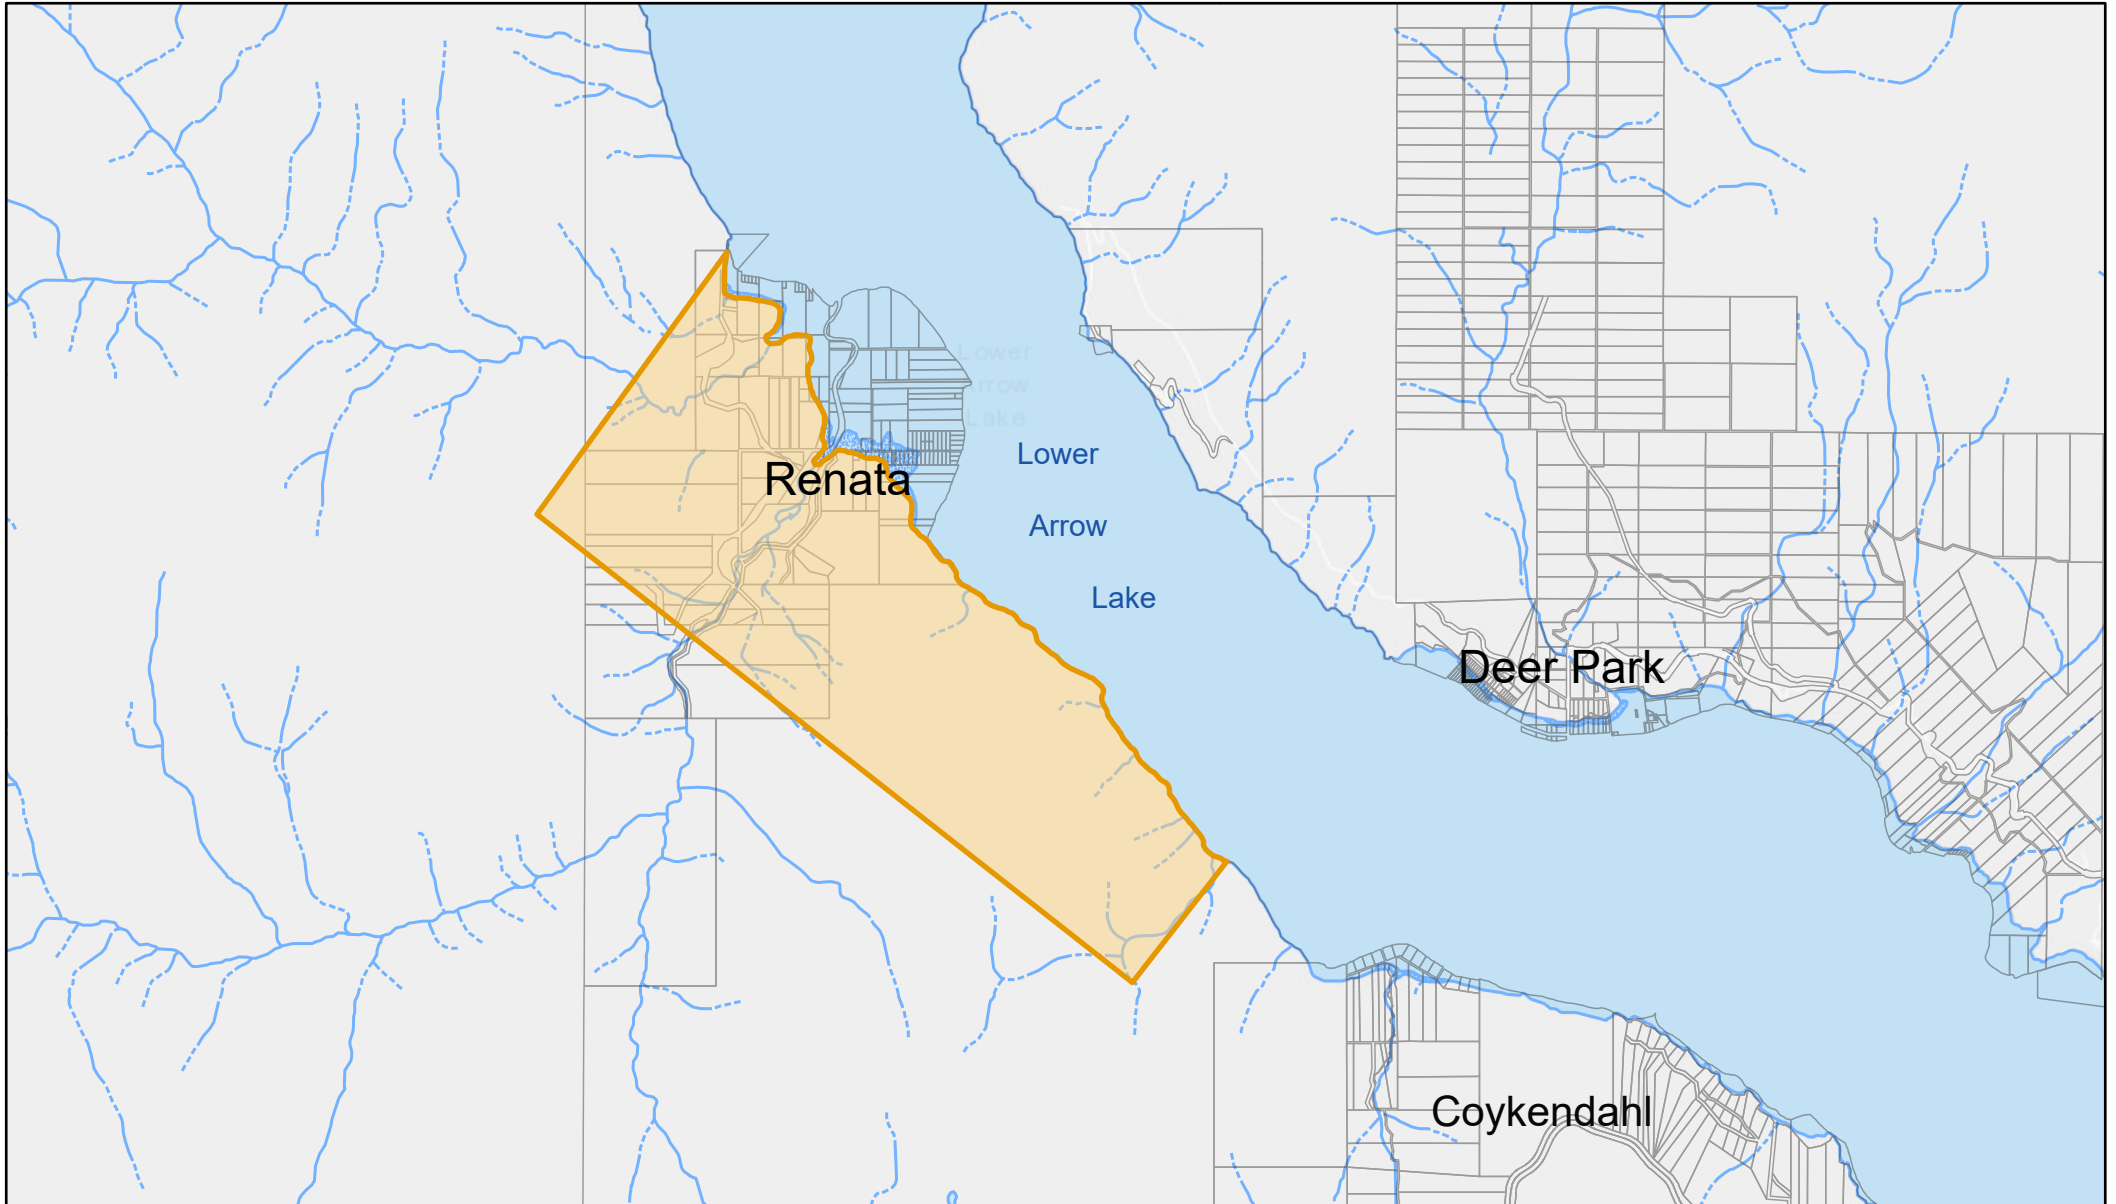

Renata Creek Wildfire Evacuation Alert

7/19/2021, 11:00:07 AM

Active Evacuation Areas

 Evacuation Alert

 Legal Parcels

Esri, © OpenStreetMap contributors, HERE, Garmin, USGS, EPA, NPS, NRCAN, Esri, HERE, NPS