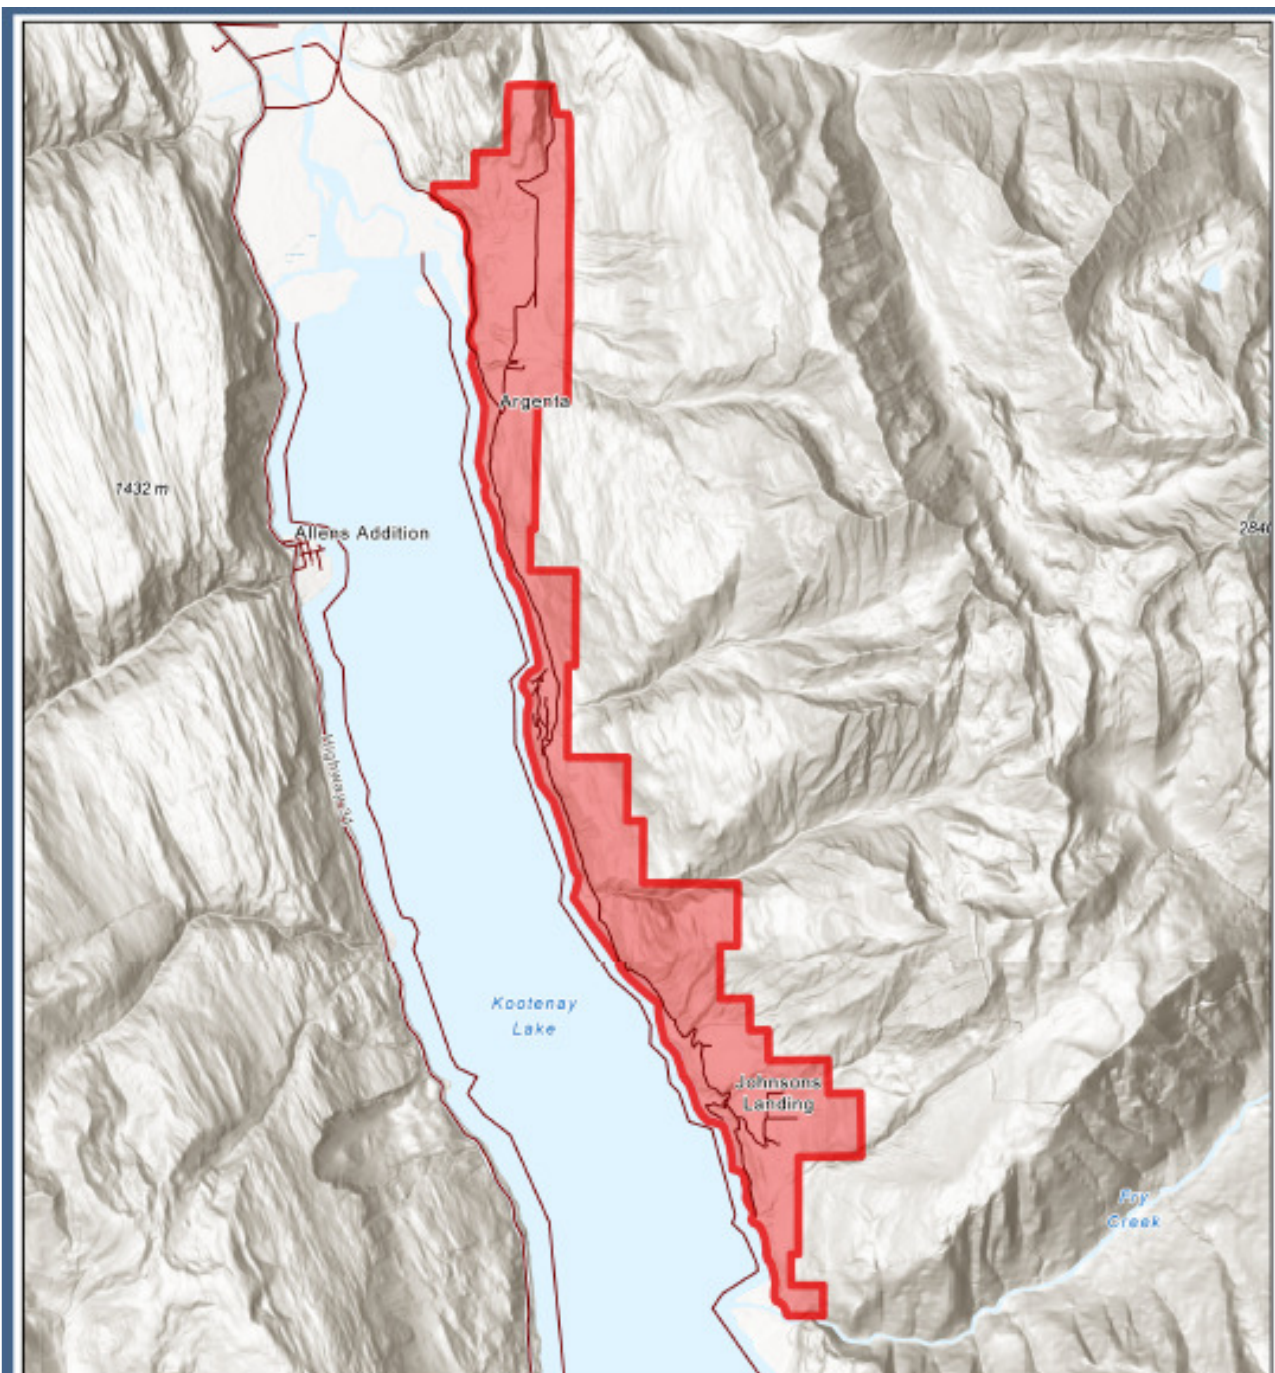

**REGIONAL DISTRICT OF
CENTRAL KOOTENAY
EMERGENCY
OPERATIONS CENTRE**

EOC Phone: 250-352-7701 or 1-866-522-7701
Current Emergency Information:
rdck.ca/EOCInfo
Register to receive emergency notifications:
rdck.ca/notifications
To report a flood, landslide, spill or other hazards:
1-800-663-3456

Argenta Creek Wildfire Evacuation Order

- Evacuation Order
- Electoral Boundaries
- Streets

Map Scale: 1:77,000

The mapping information shown are approximate representations and should only be used for reference purposes. The Regional District of Central Kootenay is not responsible for any errors or omissions on this map.