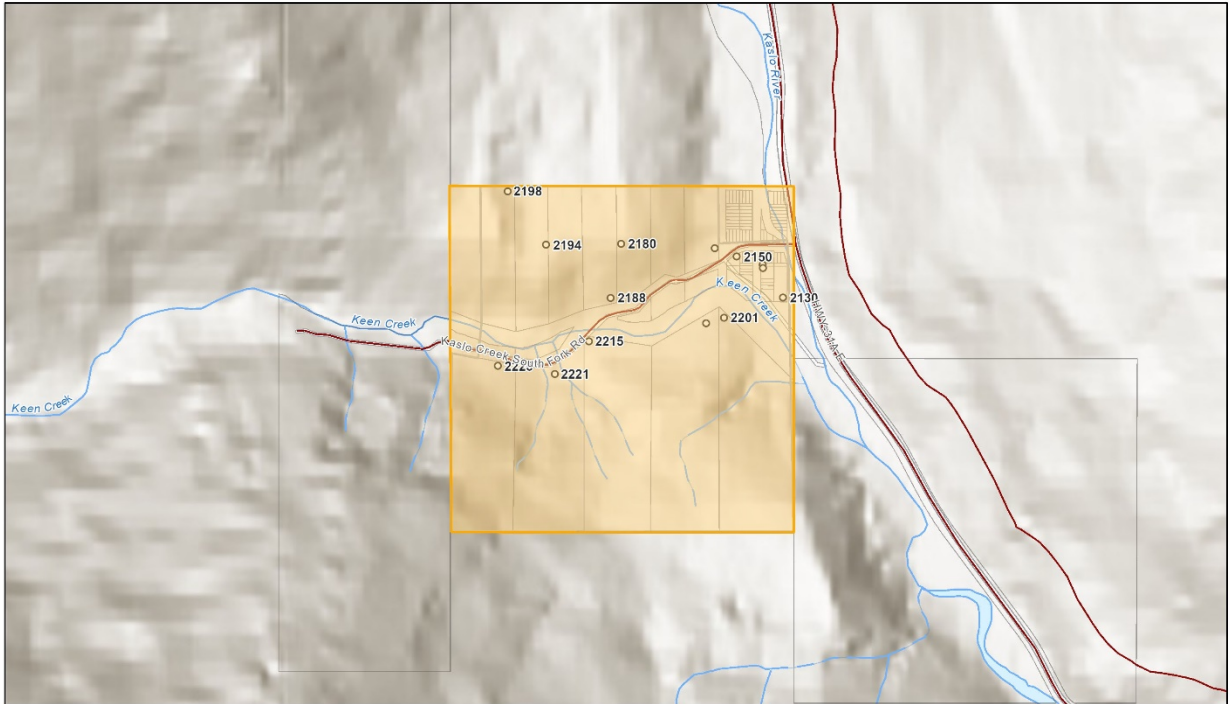

Briggs Creek Wildfire Evacuation Alert

8/1/2022,

- Evacuation Alert
- Legal Parcels
- Civic Address
- Roads

RDCK GIS Dept
The mapping information shown are approximate and are for reference purposes only.