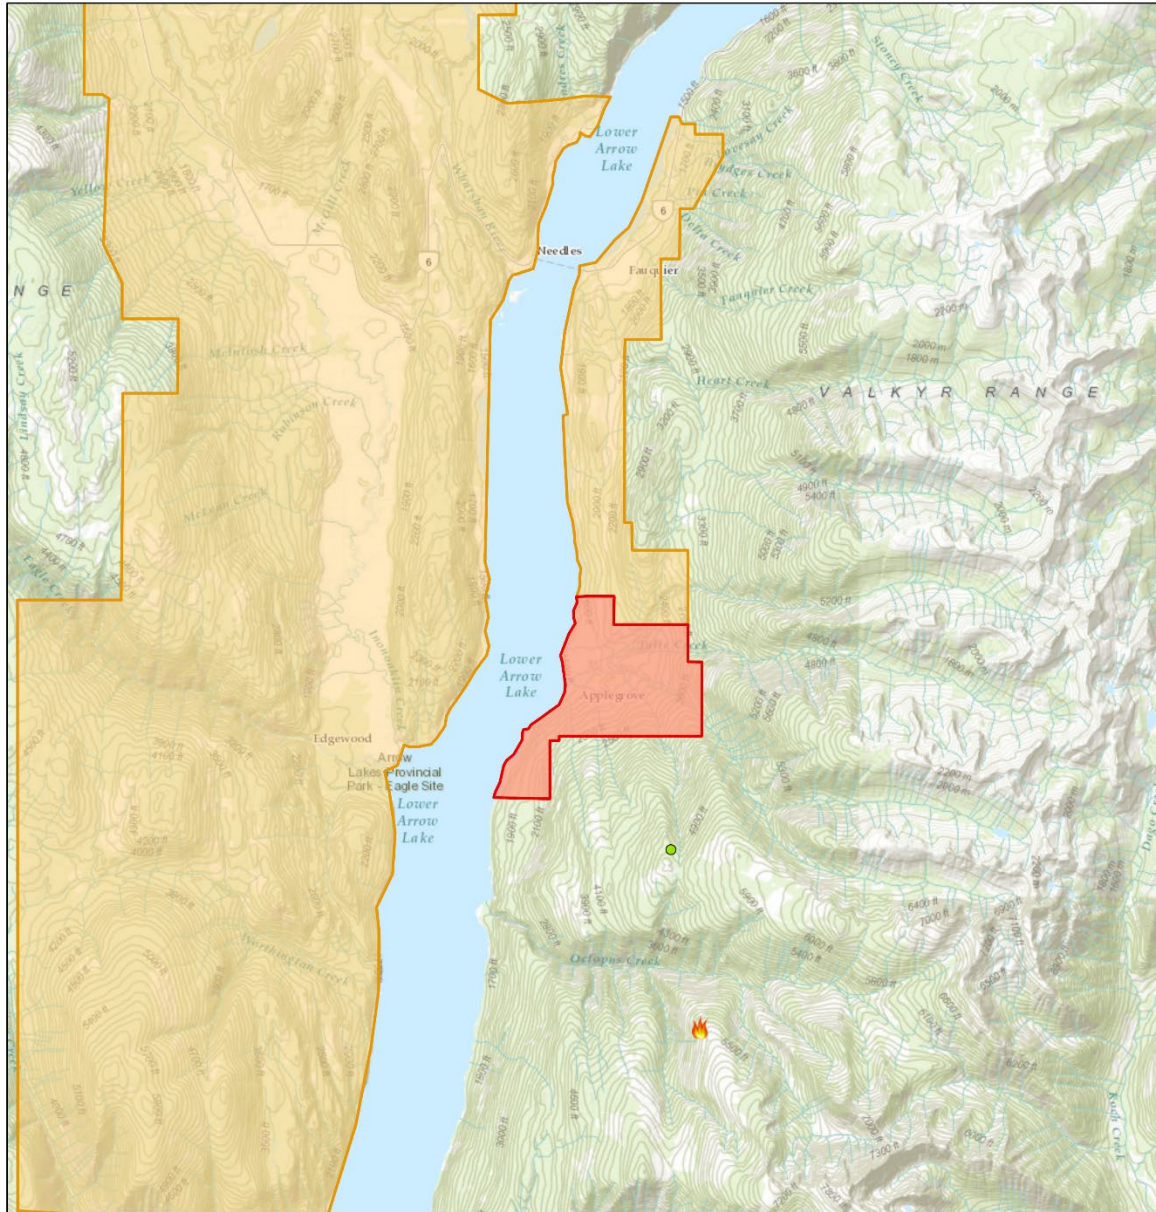

Octopus Creek Wildfire Evacuation Order

7/17/2021, 2:30:36 PM
Active Evacuation Areas
Evacuation Alert
Evacuation Order

1:140,000

Province of Alberta, Province of British Columbia, Esri Canada, Esri,
© OpenStreetMap contributors, HERE, Garmin, USGS, NGA, EPA,
USDA, NPS, AAFC, NRCAN

RDCK GIS Dept
The mapping information shown are approximate and are for reference purposes only.