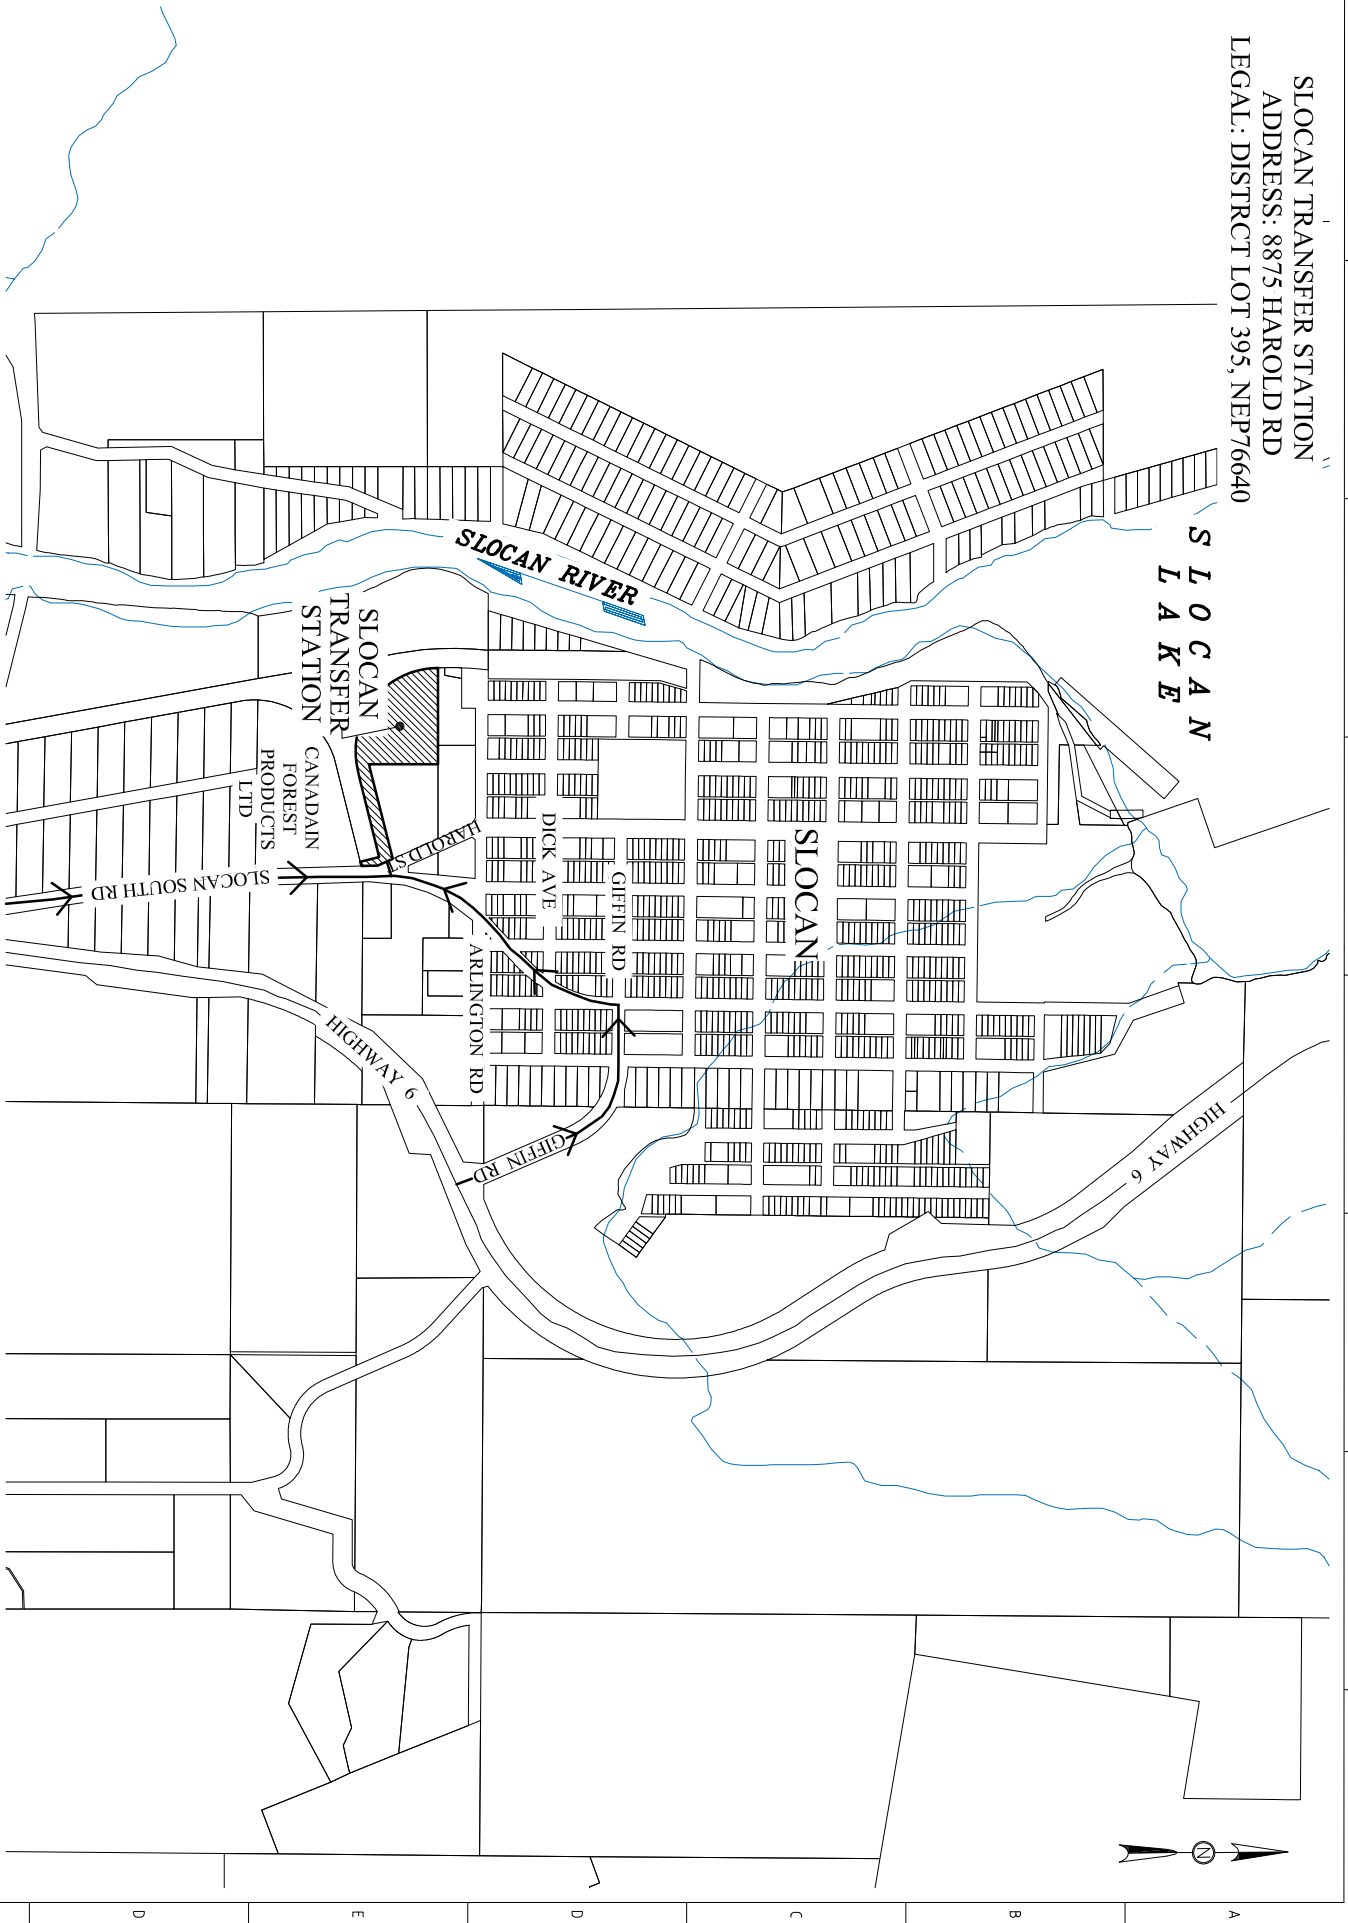

SLOCAN TRANSFER STATION  
 ADDRESS: 8875 HAROLD RD  
 LEGAL: DISTRICT LOT 395, NEP76640

S L O C A N  
 L A K E

SLOCAN TRANSFER STATION LOCATION MAP  
 1:12000

DESIGN	3	VERIFY SCALE	1:12000	SHEET SHEET-NO	
DR	2	DATE AS SHOWN ON ORIGINAL DRAWING		DWG	
CHK	1	BY		DATE	JUNE 2008
APP'D		REVISION		PROJ	

REGIONAL DISTRICT OF  
 CENTRAL KOOTENAY  
 ENGINEERING & ENVIRONMENTAL  
 SERVICES

FILE NAME: SLOCAN TRANSFER STATION

FILE LOCATION: TRANSFER STATION ACCESS ROUTE

PLOT DATE: