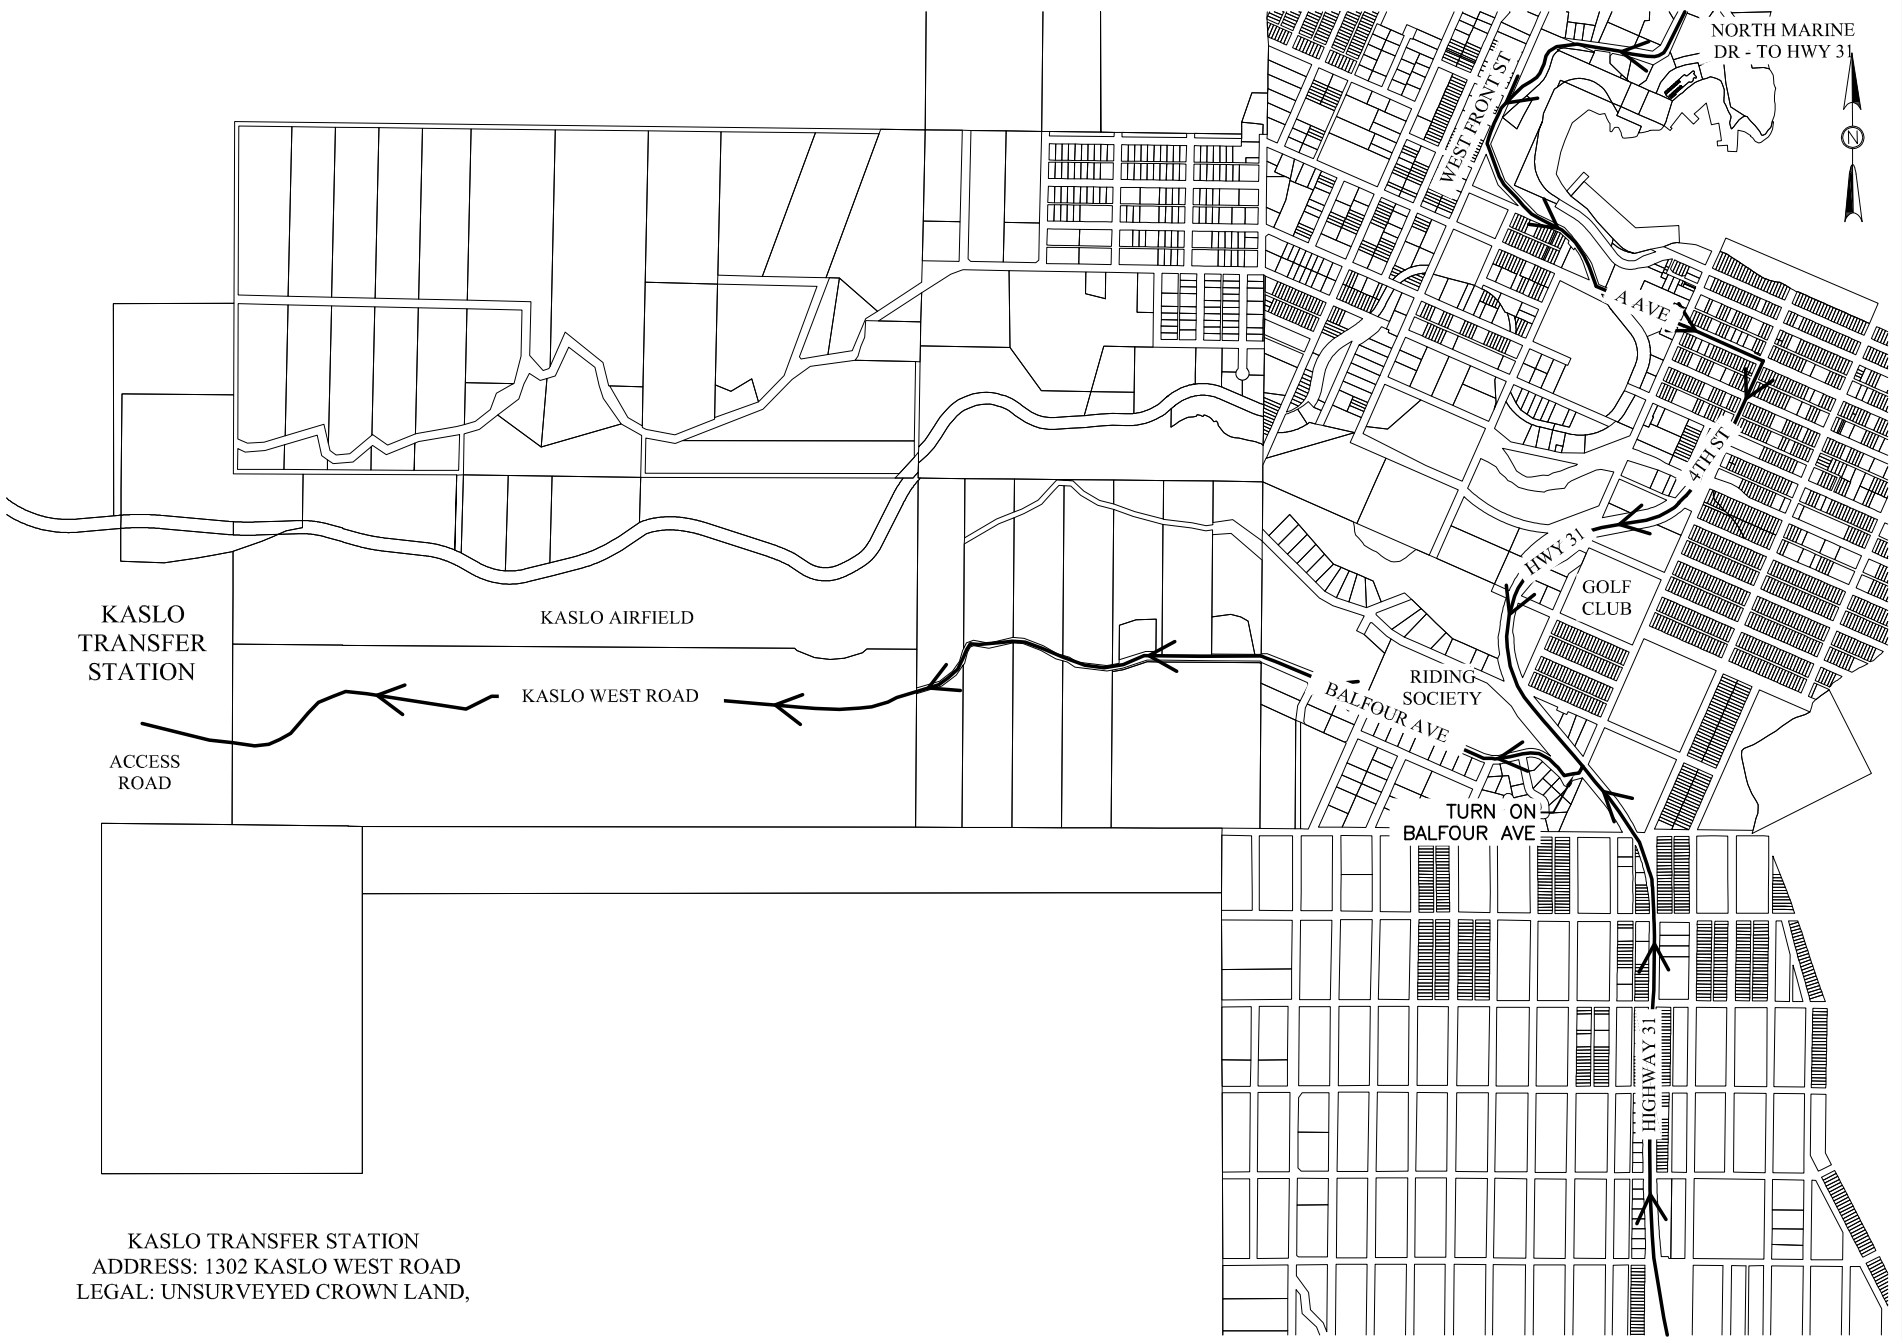

1 2 3 4 5 6 7 8

NORTH MARINE DR - TO HWY 31

KASLO TRANSFER STATION

KASLO AIRFIELD

KASLO WEST ROAD

ACCESS ROAD

GOLF CLUB

RIDING SOCIETY

BALFOUR AVE

TURN ON BALFOUR AVE

HWY 31
HIGHWAY 31

KASLO TRANSFER STATION
ADDRESS: 1302 KASLO WEST ROAD
LEGAL: UNSURVEYED CROWN LAND,

KASLO TRANSFER STATION LOCATION MAP

1:17,500

DSGN	3						
DR	2						
CHK	1						
APVD		NO.	DATE	REVISION	BY	APVD	

REGIONAL DISTRICT OF CENTRAL KOOTENAY ENGINEERING & ENVIRONMENTAL SERVICES

KASLO TRANSFER STATION

TRANSFER STATION ACCESS ROUTE

SHEET SHEET-NO	
DWG	
DATE	JUNE 2008
PROJ	

FILE NAME:

FILE LOCATION:

PLOT DATE: