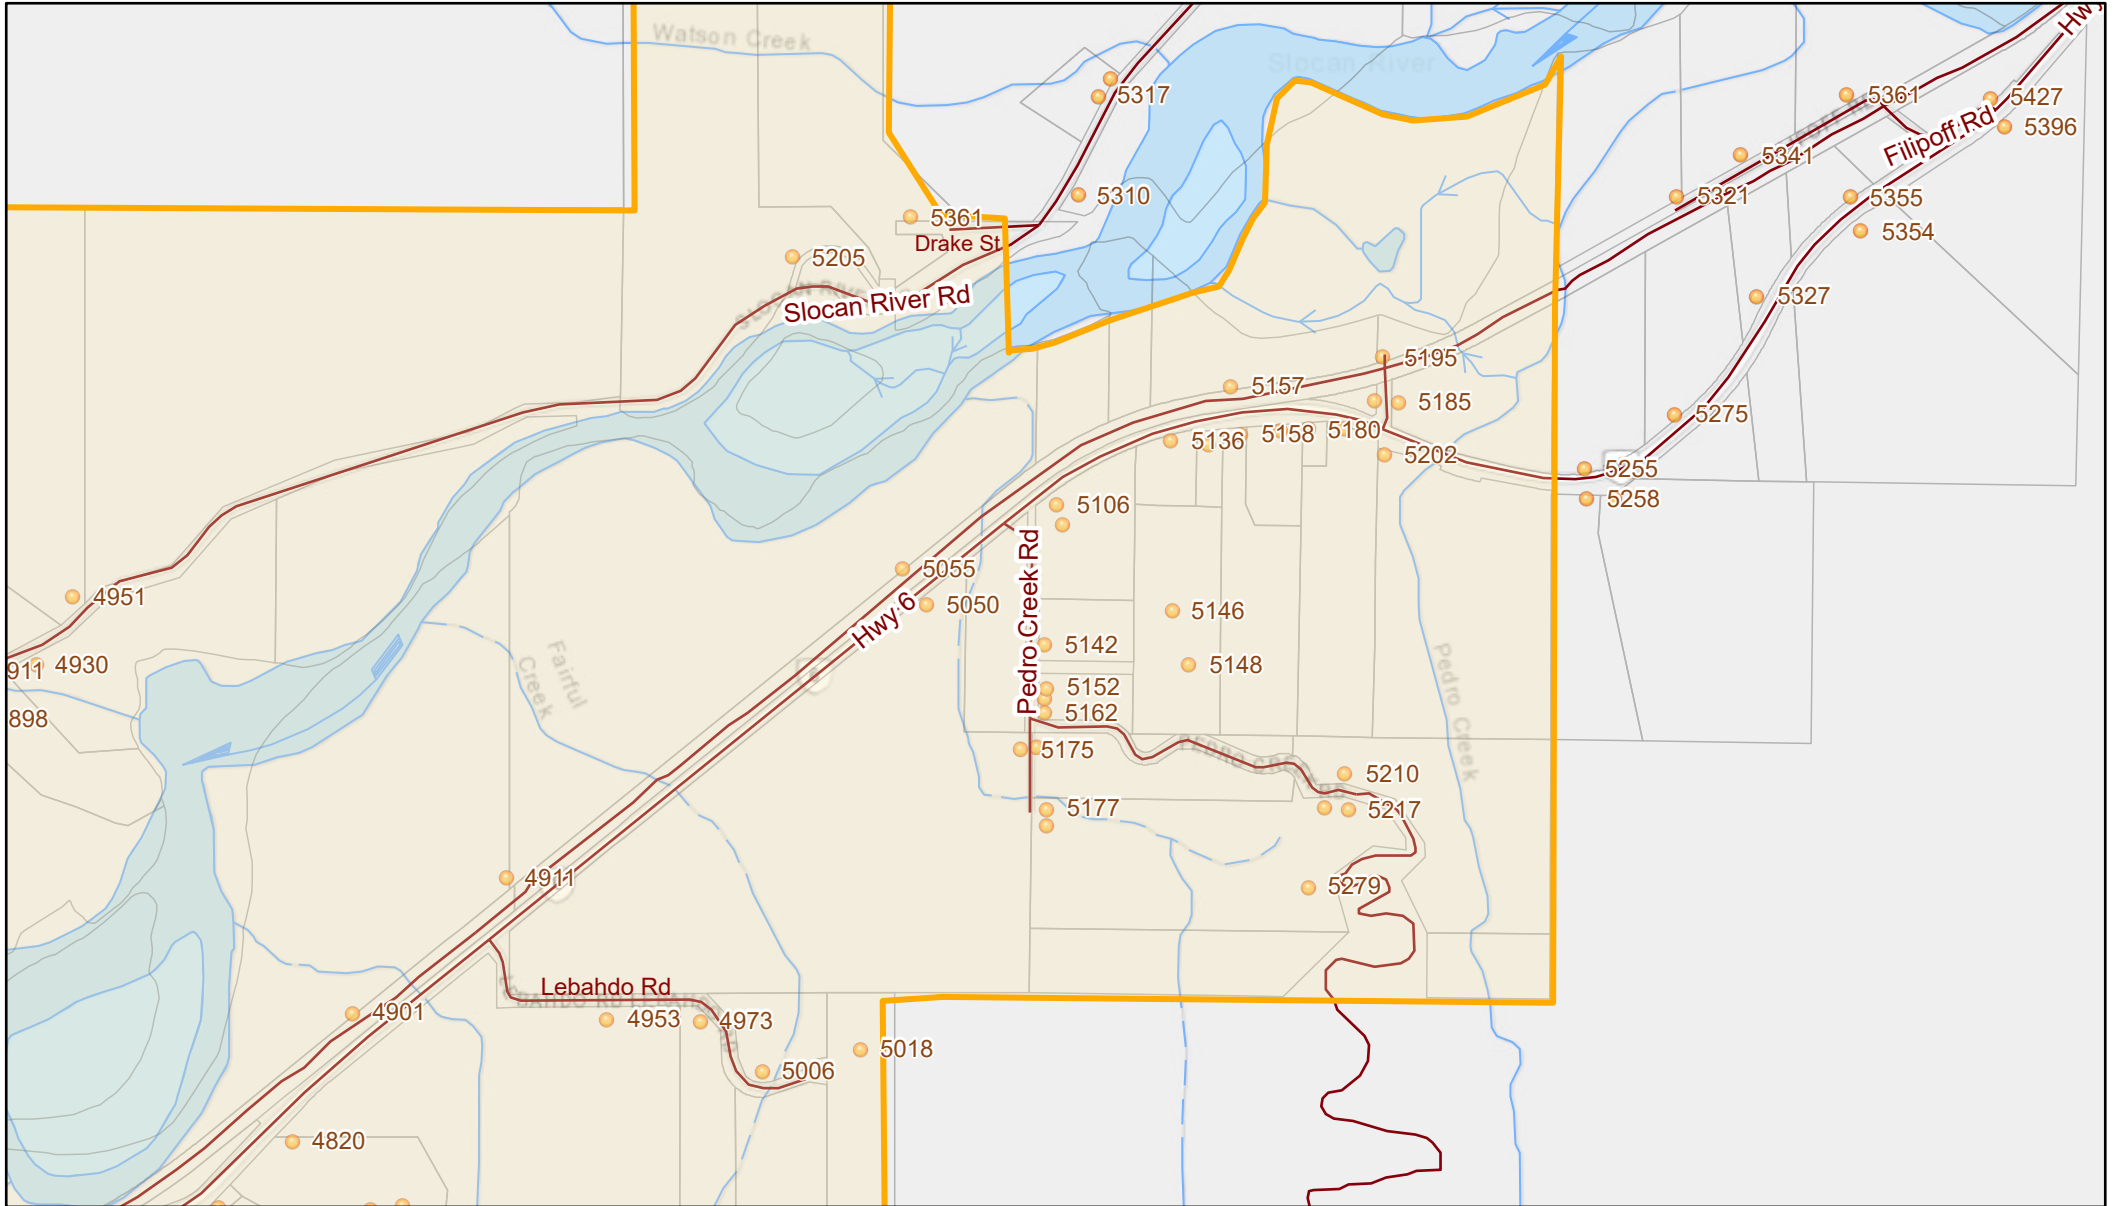

Talbot Creek Wildfire Evacuation Alert - Lebahdo Area

8/24/2020, 12:10:08 PM

EVACUATION AREAS

CIVIC ADDRESS

Evacuation Alert

LEGAL PARCELS - Cadastre

Roads - BC DRA

1:18,000

0 0.1 0.2 0.4 mi

0 0.15 0.3 0.6 km

Esri, HERE, Garmin, (c) OpenStreetMap contributors, and the GIS user community