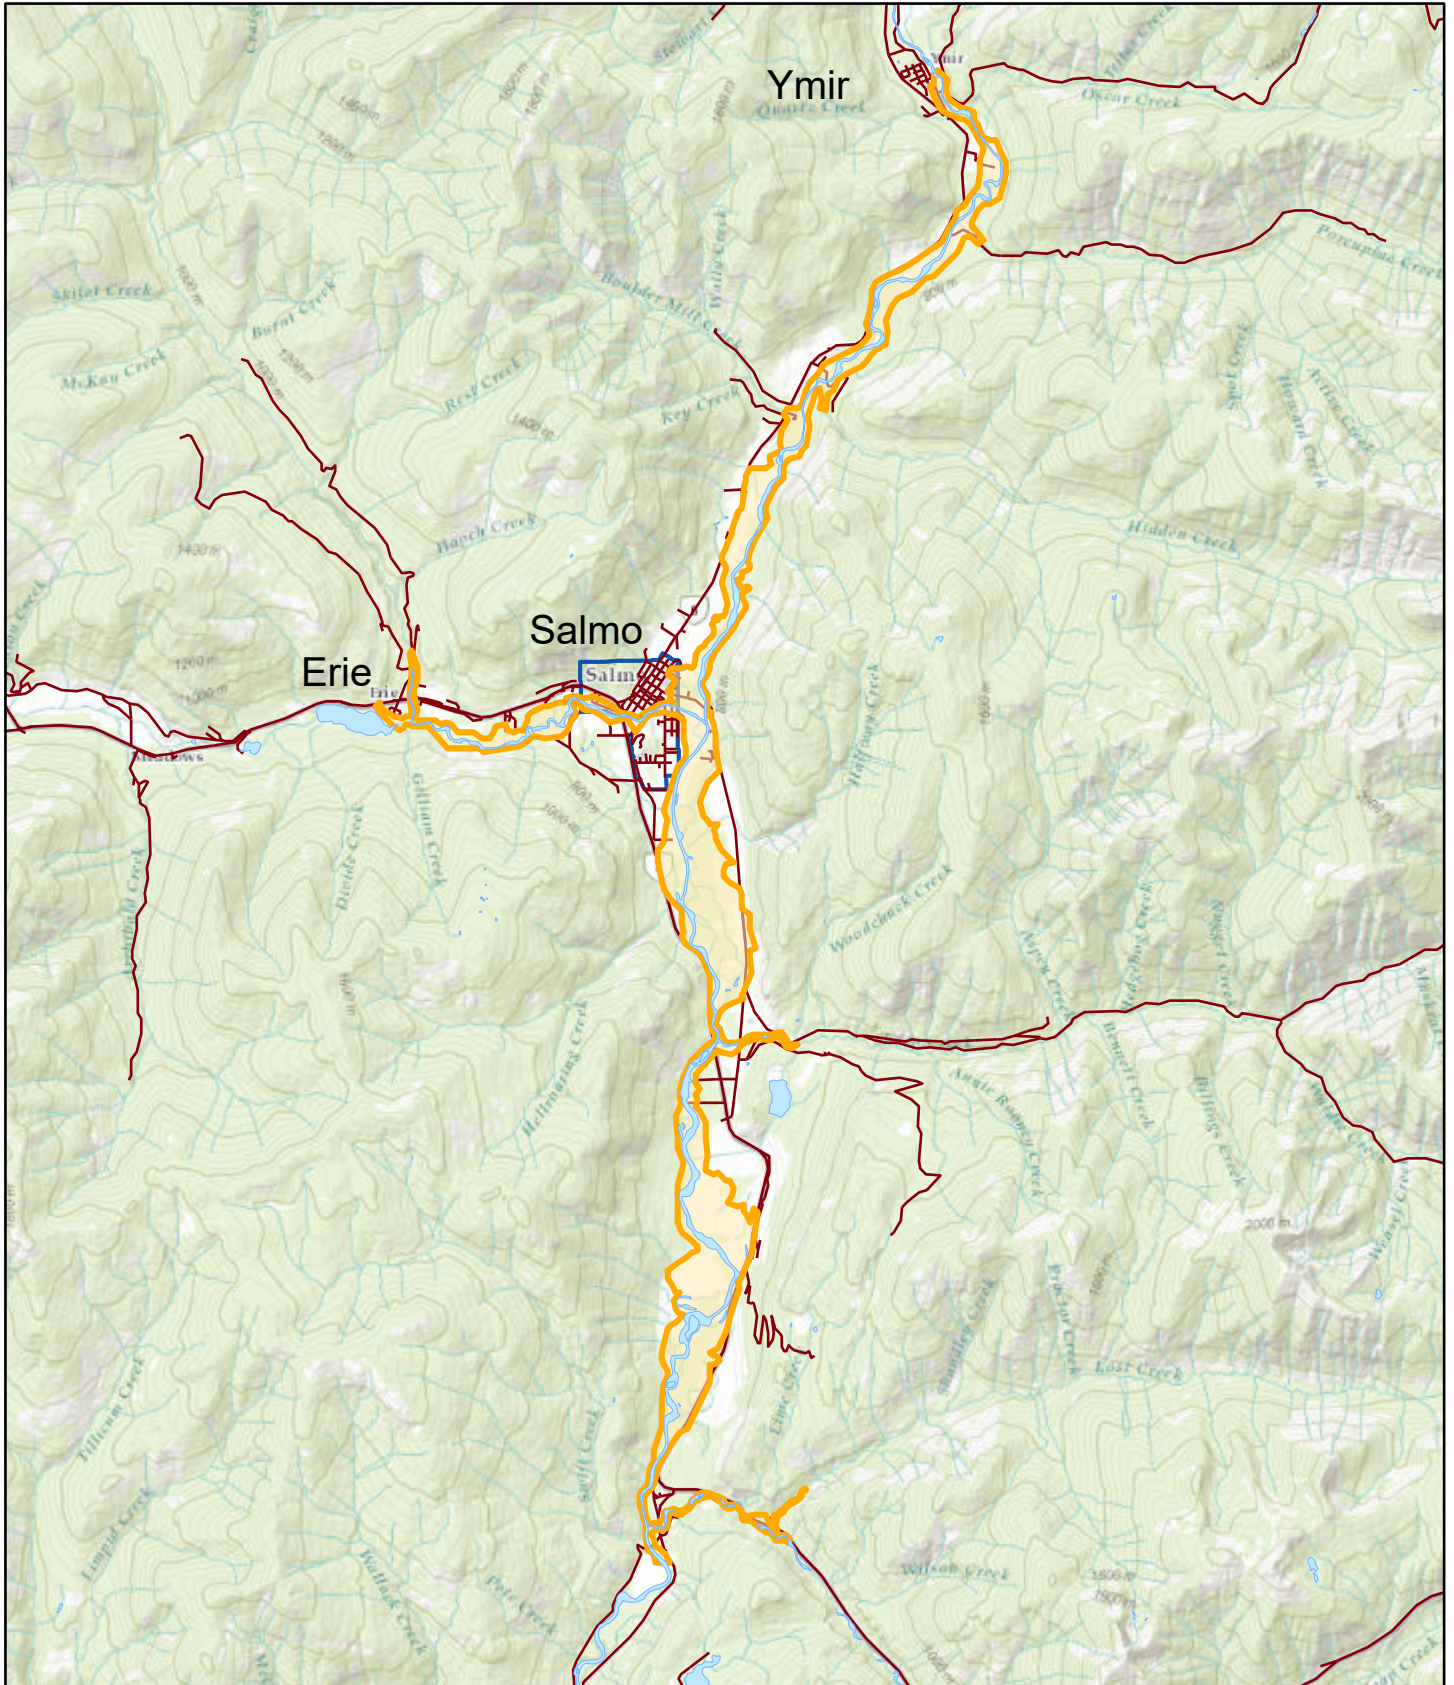

# Salmo River Evacuation Alert Map

6/2/2020, 1:47:24 PM

 Electoral Boundaries

## EVACUATION AREAS

 Evacuation Alert

 Roads - BC DRA

1:190,000

Sources: Esri, HERE, Garmin, Intermap, increment P Corp., GEBCO, USGS, FAO, NPS, NRCAN, GeoBase, IGN, Kadaster NL, Ordnance Survey, Esri Japan, METI, Esri China (Hong Kong), (c) OpenStreetMap contributors, and the GIS User Community