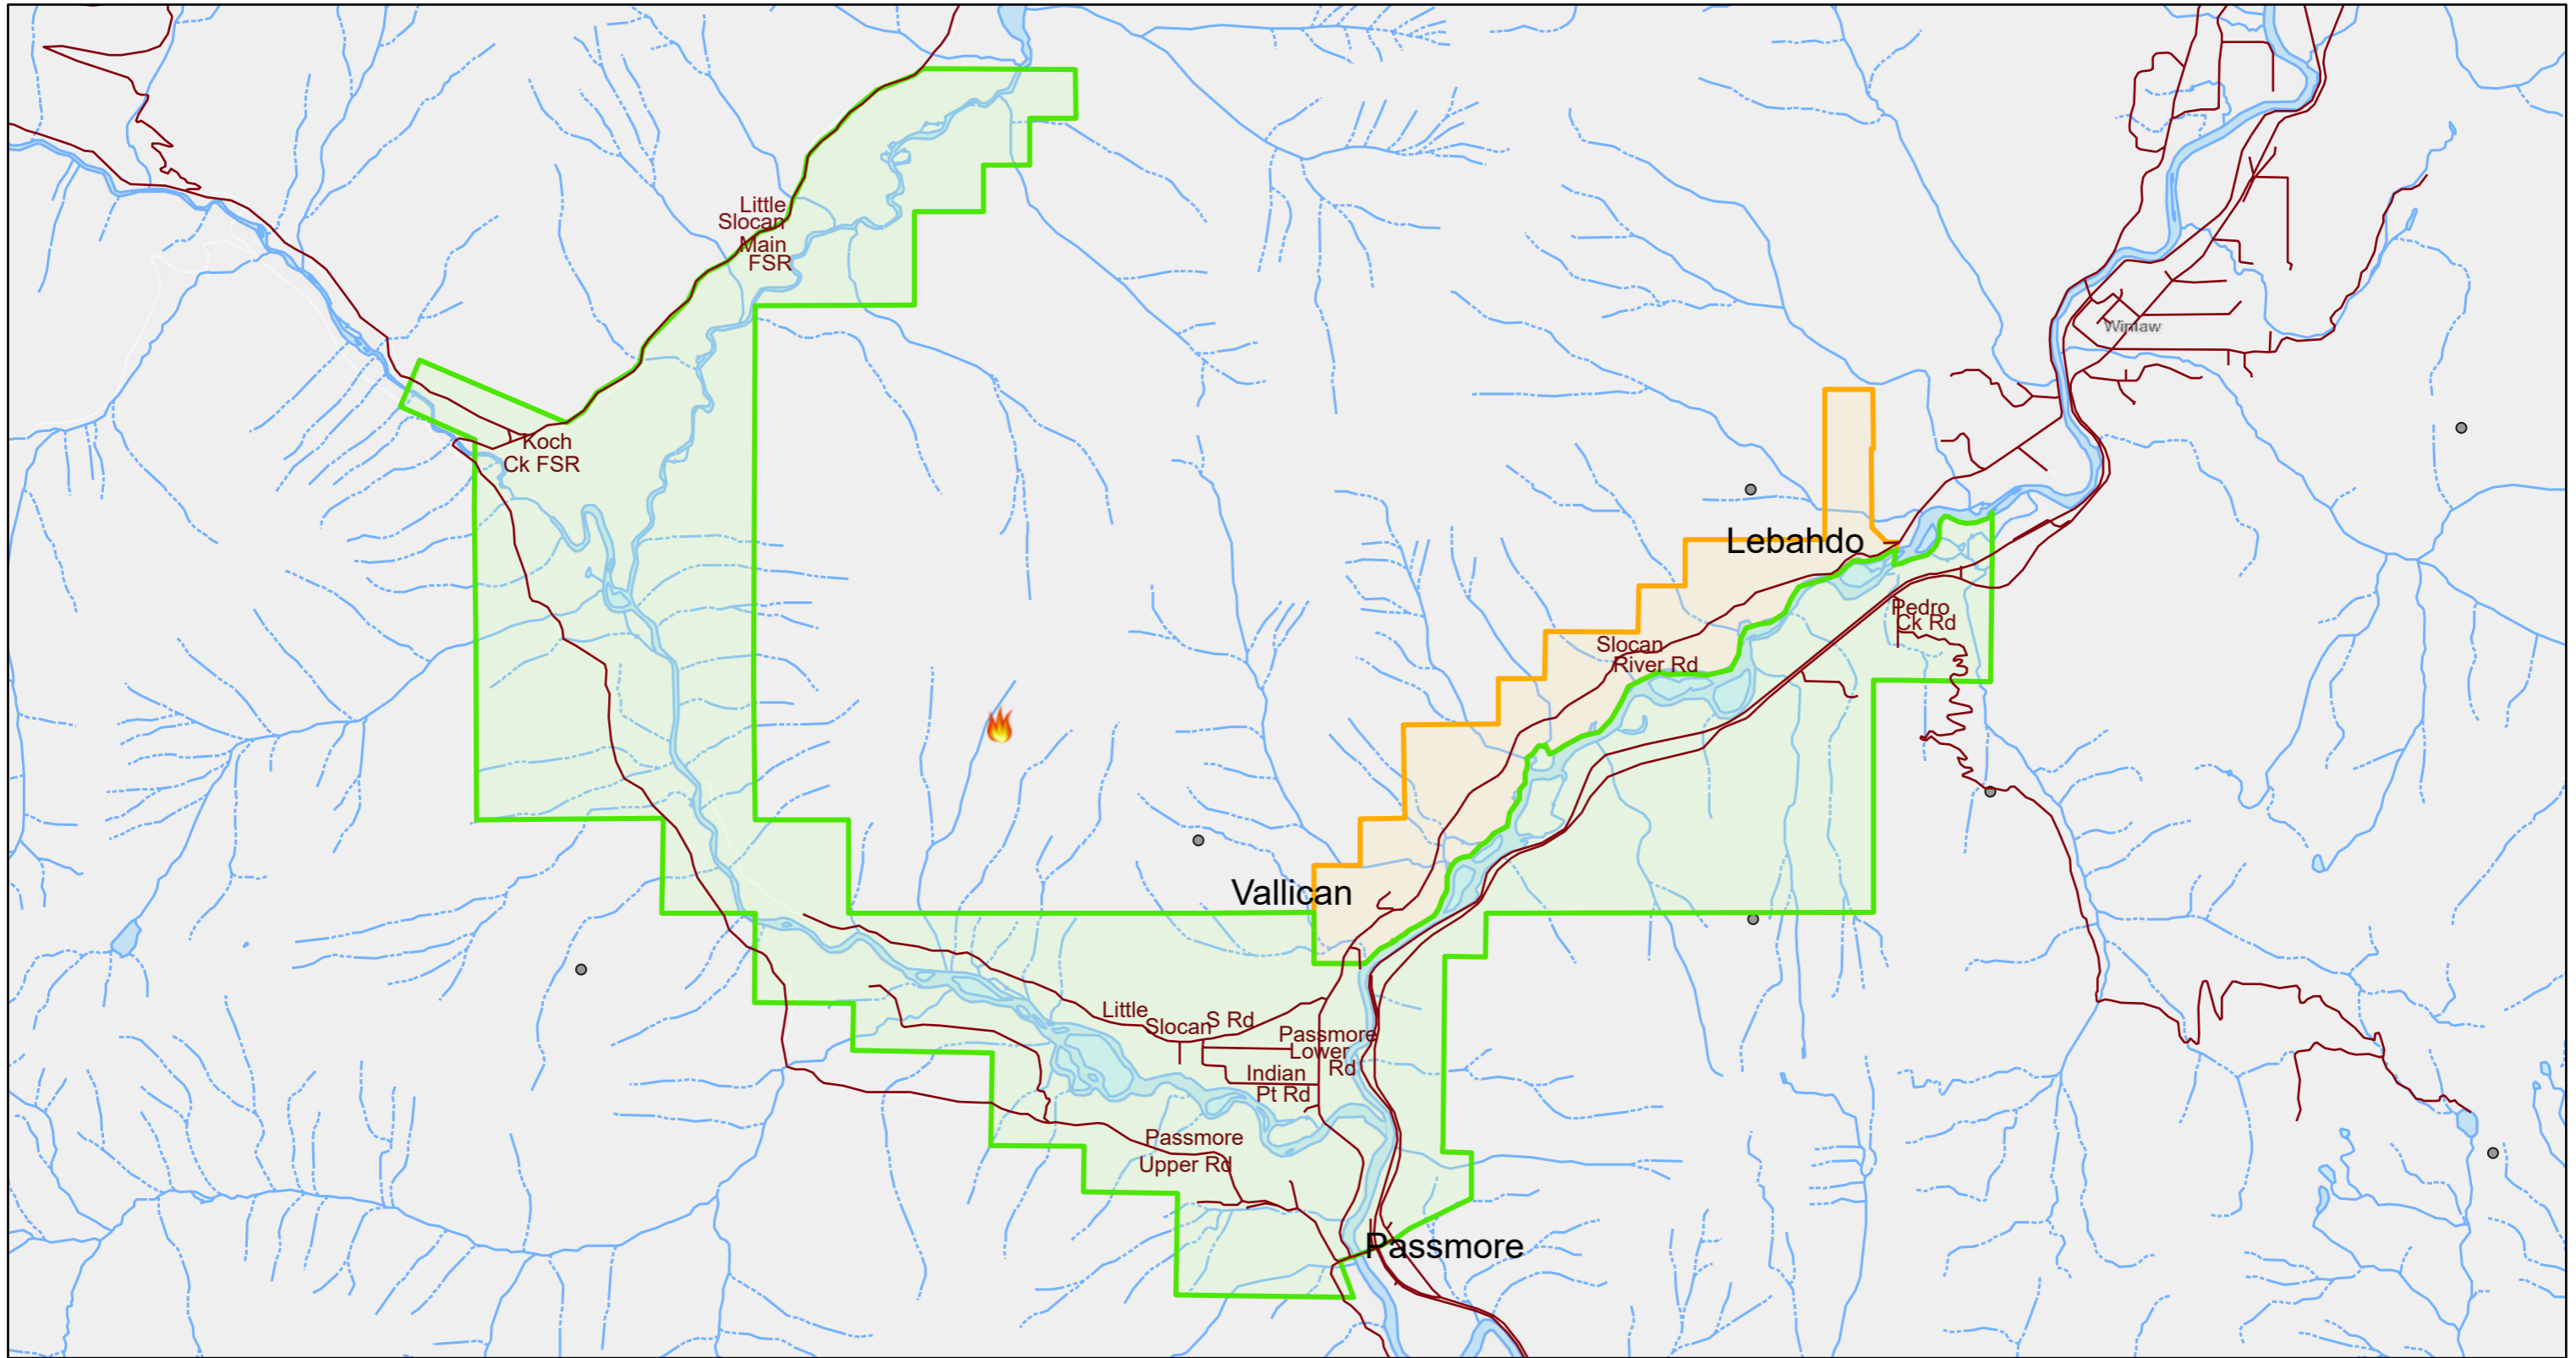

Talbott Creek Wildfire EVACUATION ALERT

9/18/2020, 3:16:00 PM

1:85,000

— Roads - BC DRA EVACUATION AREAS 🔥 Current Fire Locations - BC Wildfire

- Evacuation Alert
- Rescind Area
- Fire of Note
- Out

Esri, HERE, Garmin, (c) OpenStreetMap contributors, and the GIS user community