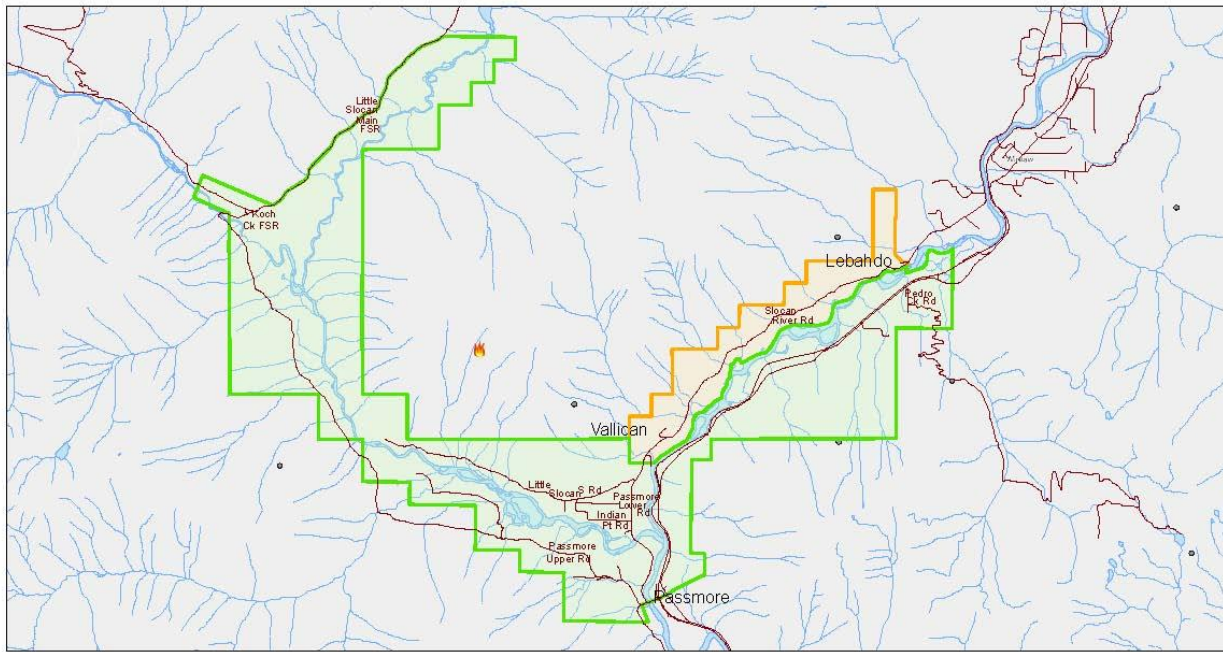

Talbot Creek Wildfire EVACUATION ALERT

9/18/2020, 3:16:00 PM

— Roads - BC DRA   EVACUATION AREAS   Current Fire Locations - BC Wildfire
 Evacuation Alert   Fire of Note
 Rescind Area   Out

Address List of Properties on Evacuation Alert

5361 DRIVEAKE STREET	4556 SLOCAN RIV ROAD
4320 NATLAMP ROAD	4566 SLOCAN RIV ROAD
4322 NATLAMP ROAD	4602 SLOCAN RIV ROAD
4162 SLOCAN RIV RD	4623 SLOCAN RIV ROAD
4192 SLOCAN RIV RD	4640 SLOCAN RIV ROAD
4196 SLOCAN RIV RD	4648 SLOCAN RIV ROAD
4205 SLOCAN RIV ROAD	4654 SLOCAN RIV ROAD
4216 SLOCAN RIV ROAD	4663 SLOCAN RIV ROAD
4217 SLOCAN RIV ROAD	4670 SLOCAN RIV ROAD
4227 SLOCAN RIV ROAD	4670 SLOCAN RIV ROAD
4228 SLOCAN RIV ROAD	4680 SLOCAN RIV ROAD
4235 SLOCAN RIV ROAD	4682 SLOCAN RIV ROAD
4265 SLOCAN RIV ROAD	4692 SLOCAN RIV ROAD
4272 SLOCAN RIV ROAD	4720 SLOCAN RIV ROAD
4280 SLOCAN RIV ROAD	4761 SLOCAN RIV ROAD
4304 SLOCAN RIV ROAD	4762 SLOCAN RIV ROAD
4312 SLOCAN RIV ROAD	4767 SLOCAN RIV ROAD
4335 SLOCAN RIV ROAD	4778 SLOCAN RIV ROAD
4344 SLOCAN RIV ROAD	4819 SLOCAN RIV ROAD
4356 SLOCAN RIV ROAD	4823 SLOCAN RIV ROAD
4373 SLOCAN RIV ROAD	4840 SLOCAN RIV ROAD
4380 SLOCAN RIV ROAD	4855 SLOCAN RIV ROAD
4384 SLOCAN RIV ROAD	4868 SLOCAN RIV ROAD
4389 SLOCAN RIV ROAD	4879 SLOCAN RIV ROAD