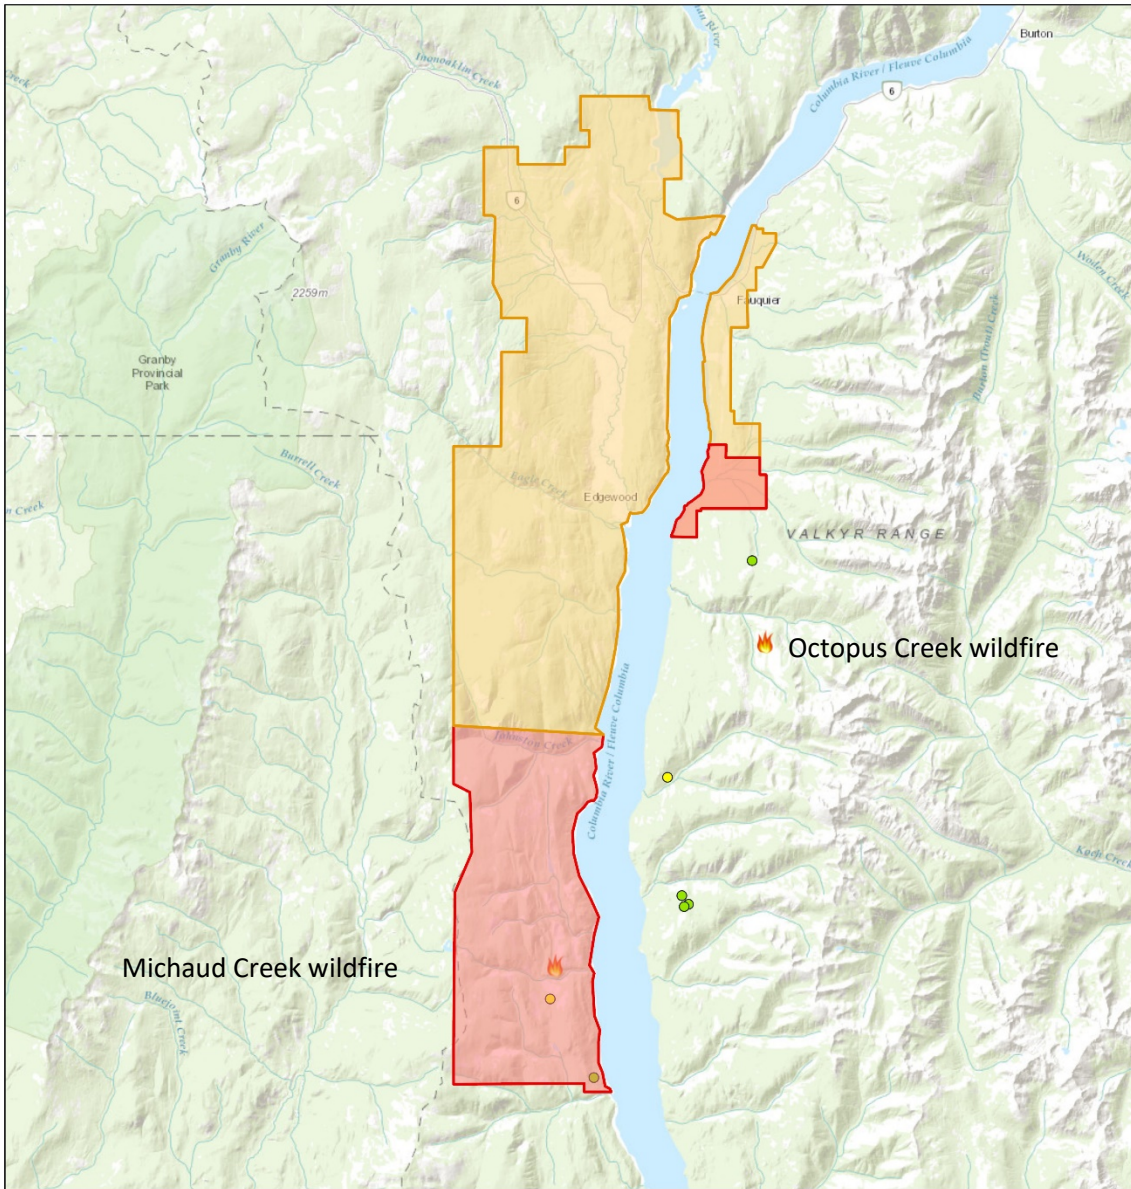

Michaud Creek Fire Evacuation Alert

7/17/2021, 5:02:23 PM

Active Evacuation Areas

Evacuation Alert

Evacuation Order

BC WILDFIRE - Fire Locations Current

🔥 Fire of Note

● Being Held

● Under Control

1:300,000

Esri, © OpenStreetMap contributors, HERE, Garmin, FAO, USGS, NGA, EPA, NPS, AAFC, NRCAN

RDCK GIS Dept
The mapping information shown are approximate and are for reference purposes only.