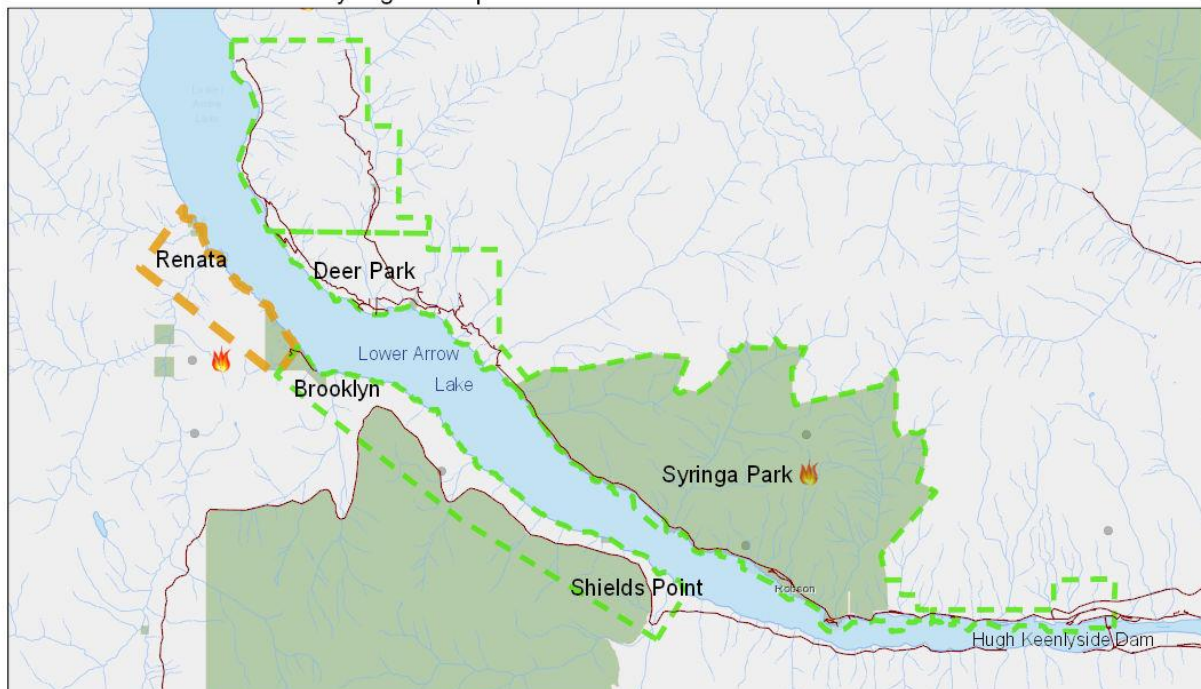

- Sign up for RDCK Emergency Notification System to receive notification of Evacuation Orders. Go to www.rdck.ca and select “Emergency Alerts” from the home page, or go to the notification system sign-up page at <https://rdckemergency.connectrocket.com>.
- BC Wildfire – Interactive Map of Current Fires: <http://governmentofbc.maps.arcgis.com/apps/MapSeries/index.html?appid=ef6f11c8c36b42c29e103f65dbcd7538>
- Public weather alerts for BC from Environment Canada: <https://weather.gc.ca/warnings/index_e.html?prov=bc>
- Highway closures and conditions from DriveBC: <http://www.drivebc.ca/>
- For the BC Air Quality Health Index: <http://www.env.gov.bc.ca/epd/bcairquality/readings/aqi-table.xml>
- For tips about living with smoky skies and wildfires from the Interior Health Authority: <https://www.interiorhealth.ca/YourEnvironment/Emergency/MajorEvents/Pages/default.aspx>
- Emergency preparedness information and tips from the Prepared BC website: <https://www2.gov.bc.ca/gov/content/safety/emergency-preparedness-response-recovery/preparedbc>

Syringa Complex Evacuation Alerts Rescinded

9/13/2018, 12:05:36 PM

Parks	EVACUATION AREAS	Fire of Note	Fire Locations - Current
Transport Line - Roads	Evacuation Alert	New	
	Evacuation Rescinded	Active	
		Not Active	

Esri, HERE, Garmin, © OpenStreetMap contributors, and the GIS user community

RDCK GIS Department
Esri, HERE, Garmin, NGA, USGS, NPS, NRCan | Esri, HERE, NPS |