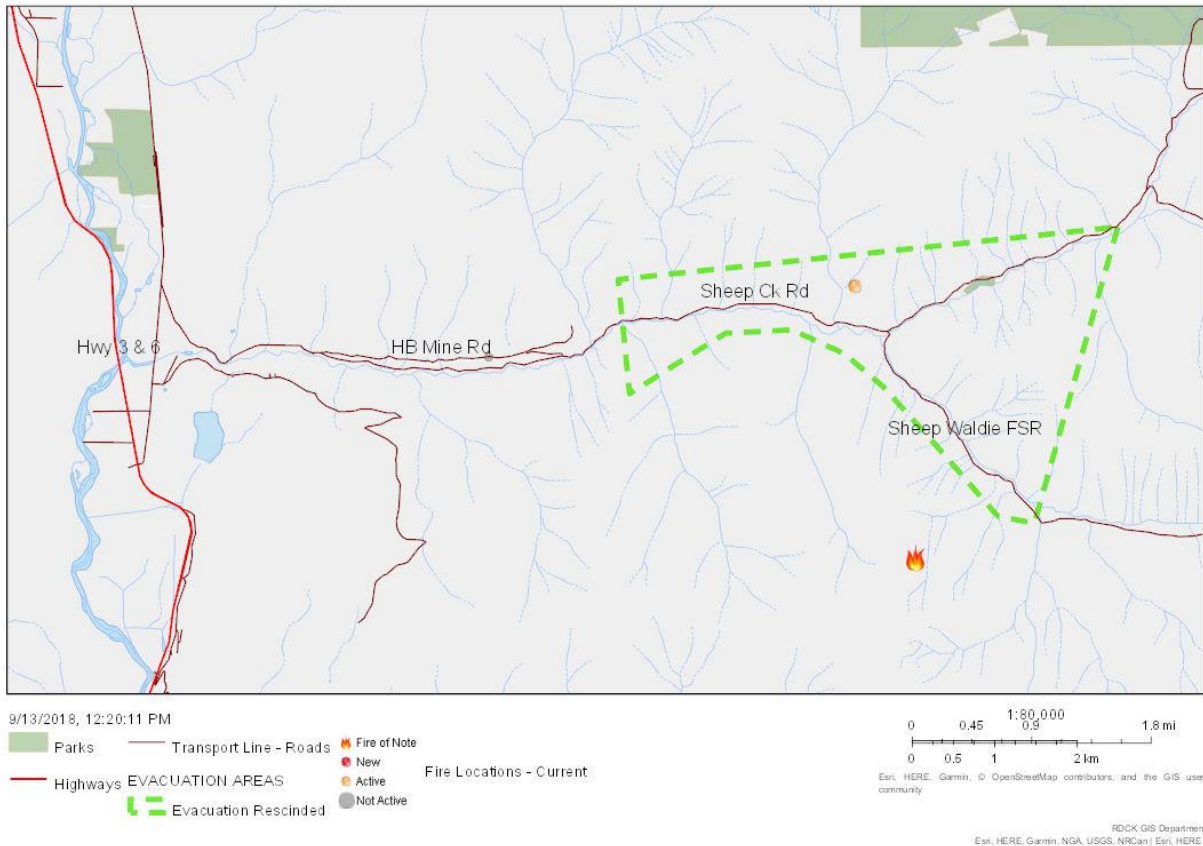

McArthur Creek Evacuation Alert Rescinded

For further information, please contact:

EOC Information Officer
Regional District of Central Kootenay
Tel: 250-352-7701 | Cell: 250-354-3476
Email: eocinfo@rdck.bc.ca